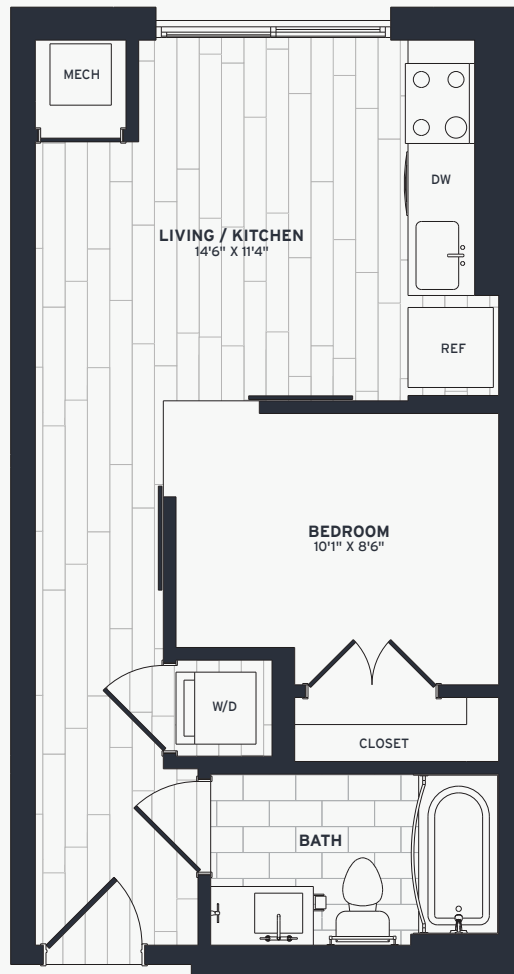

S1

1 BED

1 BATH

415 SQ. FT

MARGAUX

Patio in Units
125, 168, 334, 352

Balcony in Units
439, 539

Juliette Balcony in Units
449, 549

UNIT NUMBER

MOVE-IN DATE

MONTHLY RENT

LEASE TERM