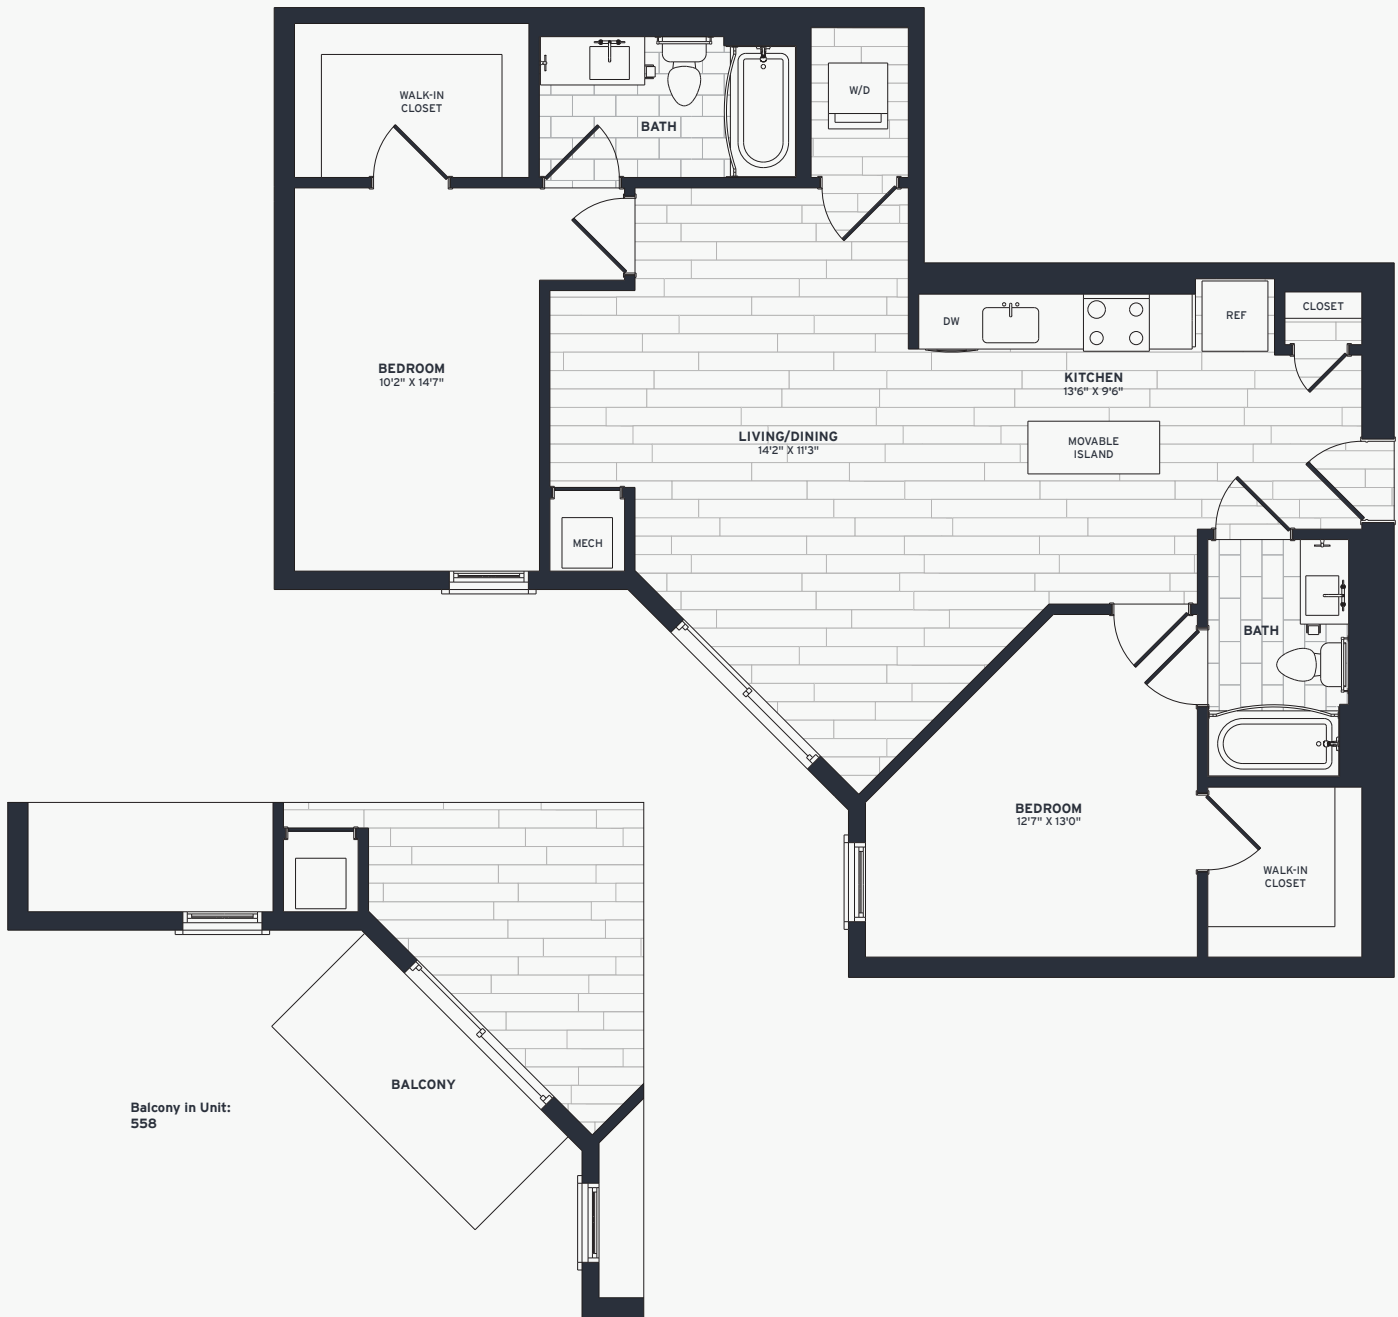

B7

2 BED

2 BATH

988 SQ. FT

# MARGAUX

UNIT NUMBER      MOVE-IN DATE      MONTHLY RENT      LEASE TERM